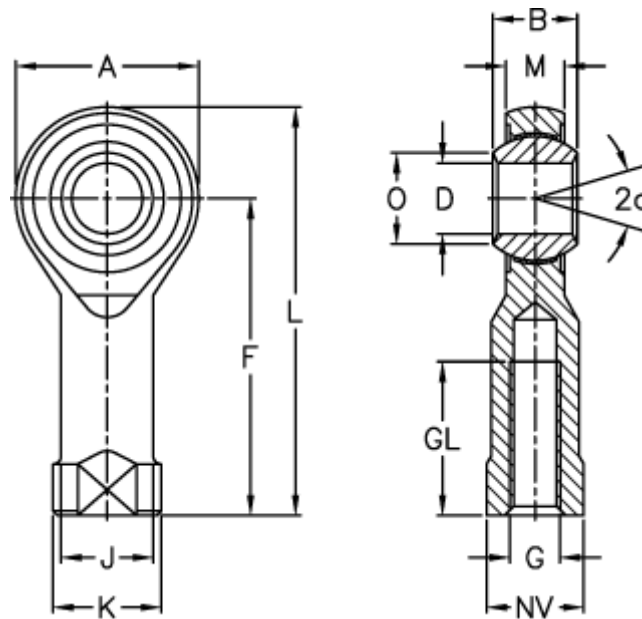

Article number: 03305020

Description: Fluro Rod End GILOW 20  
Without bushing with left-handed thread

## Measures

A	= 50	J	= 27.5	Weight (g) = 415
a (degrees)	= 14	K	= 34	
B	= 25	L	= 102	
D	= 20	M	= 18	
Dynamic load C (kN)	= 9.5	NV	= 32	
F	= 77	O	= 24.3	
G	= M20x1,5	Permissible rpm	= Ikke velegnet til rotation	
GL	= 33	Static load C0 (kN)	= 53	